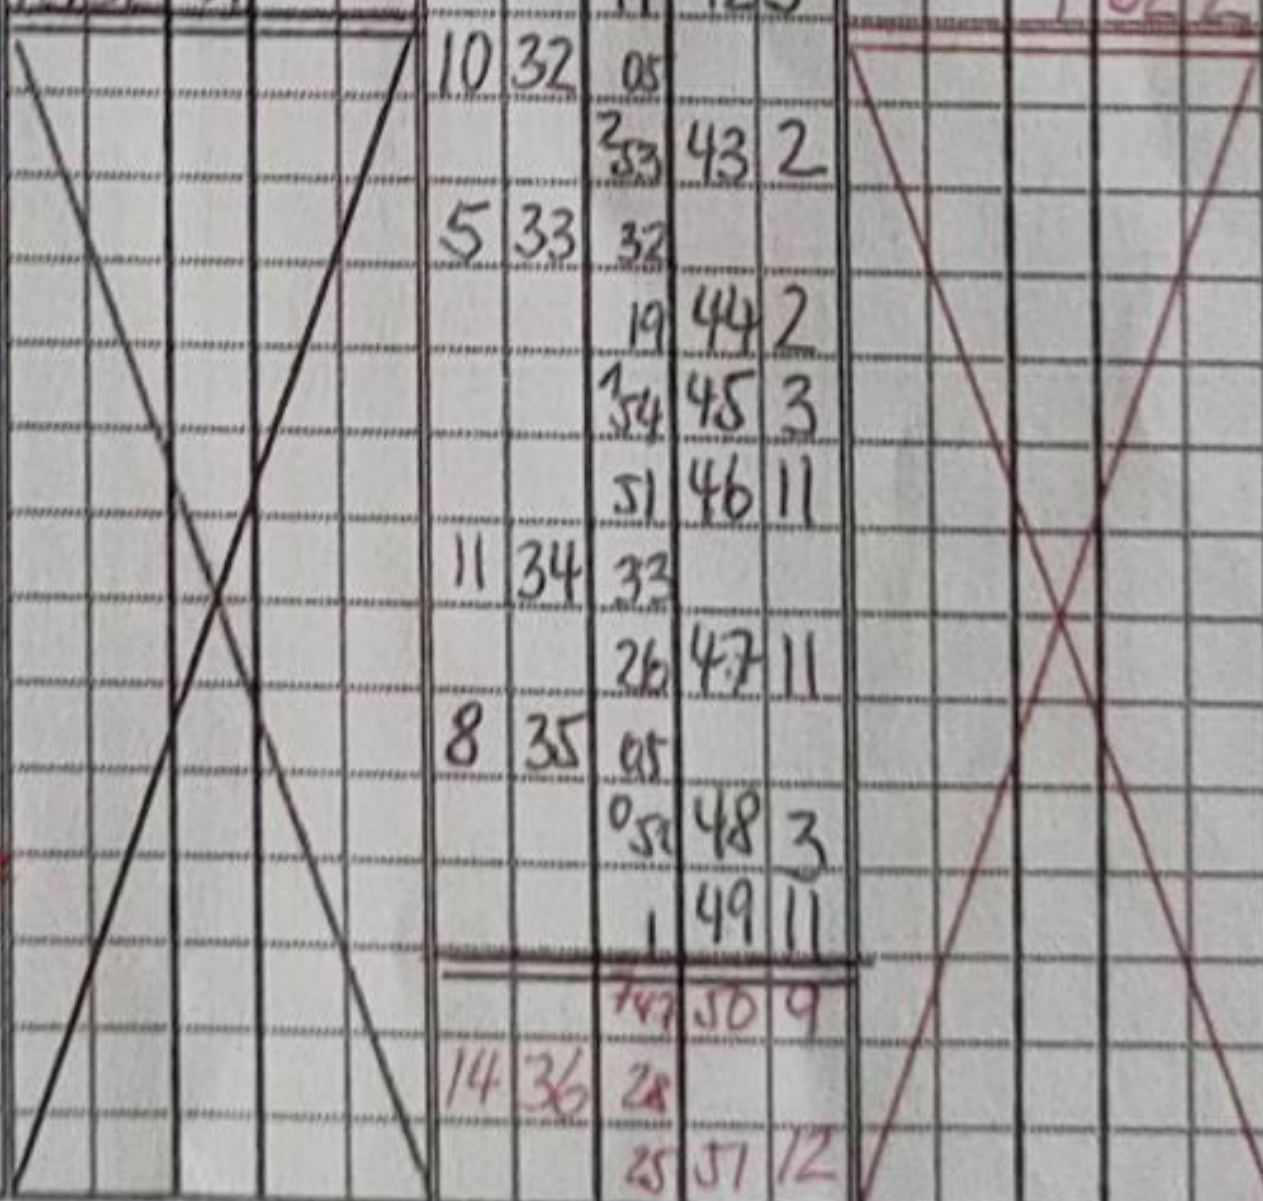

Coach: REGIER, Jeson

Assistant: JOHANSSON, Thor

Team B: Russia

#	Player's Name	CL	S4
13	KRIVOV, Valery	0.5	X
5	MYSLIAEV, Lila (C)	3.5	X
10	ZBANATSKII, Dmitrii	2.0	X 1
8	TSIBULSKII, Ivan (AC)	2.0	X 2
53	KHAMOV, Dmitry	1.0	3
55	BUSHMANOV, Sergei	1.0	4
7	ERKIN, Sergey	3.0	+1
19	TSVETKOV, Vladimir	2.0	+1
1	KUZNETSOV, Vladimir	2.5	+1
11	VINOKUROV, Anton	2.0	
15	KAMENETS, Yuri	0.5	1
9	Anton ISHIN	2	2

Coach: GLUSHAKOV, Sergey

Assistant: MIKHAIL LOKSHIN

1st HALF			2nd HALF			OVERTIME						
A	M	B	A	M	B	B	M	A	B	M	A	
10	1	18	10	20	17	X	22	32	X	5	37	46
10	1	18	10	21	21	5	23	25	18	38	16	
3	2	19	12	22	03	10	24	30	5	39	16	
10	3	03	11	23	28	5	25	29	5	40	18	
10	3	03	11	24	22	10	28	45	7	43	27	
10	3	03	11	25	35	10	30	35	14	44	21	
10	3	03	11	26	37	10	31	31	14	45	21	
10	3	03	11	27	37	10	32	05	14	45	21	
10	3	03	11	28	42	10	33	32	14	45	21	
10	3	03	11	28	42	10	34	32	14	45	21	
10	3	03	11	29	13	10	35	05	14	45	21	
10	3	03	11	30	14	10	36	28	14	45	21	
10	3	03	11	31	02	10	37	11	14	45	21	
10	3	03	11	32	04	10	38	11	14	45	21	
10	3	03	11	33	08	10	39	12	14	45	21	
10	3	03	11	34	10	10	40	2	14	45	21	
10	3	03	11	35	13	10	41	3	14	45	21	
10	3	03	11	36	14	10	42	5	14	45	21	
10	3	03	11	37	15	10	43	2	14	45	21	
10	3	03	11	38	15	10	44	2	14	45	21	
10	3	03	11	39	15	10	45	3	14	45	21	
10	3	03	11	40	15	10	46	11	14	45	21	
10	3	03	11	41	15	10	47	11	14	45	21	
10	3	03	11	42	15	10	48	3	14	45	21	
10	3	03	11	43	15	10	49	11	14	45	21	
10	3	03	11	44	15	10	50	9	14	45	21	
10	3	03	11	45	15	10	51	12	14	45	21	

Referee 1: CLAUDIA ZETA
Signature:
Referee 2: ELWIRA ZIELSKA
Tech. Commissioner: BENJAMIN WEIß
Scorekeeper: NADINE BIEBECK
Timekeeper: DALE THOMPSON
40 Sec. Operator: THOMAS CADELA
Penalty Timekeeper: NADIA STRUGALA

	SCORE				
PERIOD :	1	2	3	4	O.T. FINAL
TEAM A :	17	15	17	13	62
TEAM B :	13	9	13	10	45
REF 1 :					

WINNING TEAM : DENMARK

JT TD
22/2/22